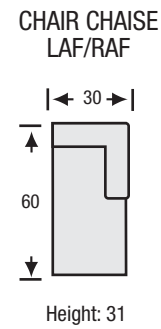

# TESSA COLLECTION

Seat Depth	22"
Seat Height	18"
Arm Height	28"

All measurements are approximate. Sizes may vary.

The Campio Group Fine Leather Furniture, 5770 Highway #7, Unit 1, Woodbridge, On L4L 1T8, Tel: 905.850.6636 • Fax: 905.850.6640