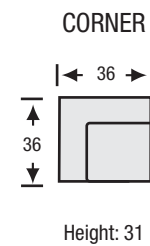

# TESSA COLLECTION

Seat Depth	22"
Seat Height	18"
Arm Height	28"

All measurements are approximate. Sizes may vary.

The Campio Group Fine Leather Furniture, 5770 Highway #7, Unit 1, Woodbridge, On L4L 1T8, Tel: 905.850.6636 • Fax: 905.850.6640