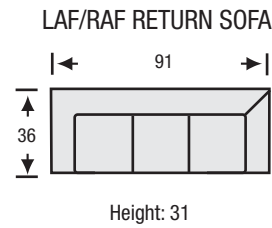

# TESSA COLLECTION

Seat Depth	22"
Seat Height	18"
Arm Height	28"

All measurements are approximate. Sizes may vary.

The Campio Group Fine Leather Furniture, 5770 Highway #7, Unit 1, Woodbridge, On L4L 1T8, Tel: 905.850.6636 • Fax: 905.850.6640