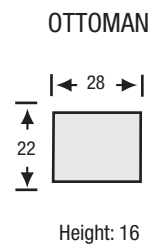

# TESSA COLLECTION

Seat Depth	22"
Seat Height	18"
Arm Height	28"

All measurements are approximate. Sizes may vary.

The Campio Group Fine Leather Furniture, 5770 Highway #7, Unit 1, Woodbridge, On L4L 1T8, Tel: 905.850.6636 • Fax: 905.850.6640