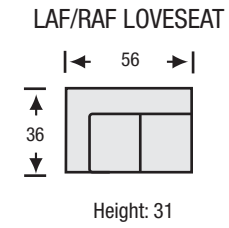

# TESSA COLLECTION

Seat Depth	22"
Seat Height	18"
Arm Height	28"

All measurements are approximate. Sizes may vary.

The Campio Group Fine Leather Furniture, 5770 Highway #7, Unit 1, Woodbridge, On L4L 1T8, Tel: 905.850.6636 • Fax: 905.850.6640