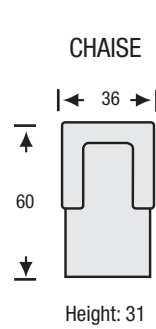

# TESSA COLLECTION

Seat Depth	22"
Seat Height	18"
Arm Height	28"

All measurements are approximate. Sizes may vary.

The Campio Group Fine Leather Furniture, 5770 Highway #7, Unit 1, Woodbridge, On L4L 1T8, Tel: 905.850.6636 • Fax: 905.850.6640