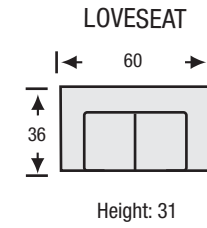

# TESSA COLLECTION

Seat Depth	22"
Seat Height	18"
Arm Height	28"

All measurements are approximate. Sizes may vary.

The Campio Group Fine Leather Furniture, 5770 Highway #7, Unit 1, Woodbridge, On L4L 1T8, Tel: 905.850.6636 • Fax: 905.850.6640