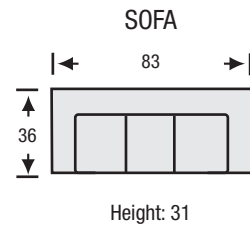

# TESSA COLLECTION

Seat Depth	22"
Seat Height	18"
Arm Height	28"

All measurements are approximate. Sizes may vary.

The Campio Group Fine Leather Furniture, 5770 Highway #7, Unit 1, Woodbridge, On L4L 1T8, Tel: 905.850.6636 • Fax: 905.850.6640