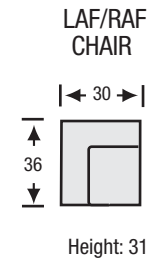

# TESSA COLLECTION

Seat Depth	22"
Seat Height	18"
Arm Height	28"

All measurements are approximate. Sizes may vary.

The Campio Group Fine Leather Furniture, 5770 Highway #7, Unit 1, Woodbridge, On L4L 1T8, Tel: 905.850.6636 • Fax: 905.850.6640