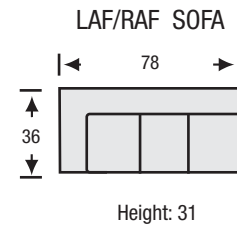

# TESSA COLLECTION

Seat Depth	22"
Seat Height	18"
Arm Height	28"

All measurements are approximate. Sizes may vary.

The Campio Group Fine Leather Furniture, 5770 Highway #7, Unit 1, Woodbridge, On L4L 1T8, Tel: 905.850.6636 • Fax: 905.850.6640