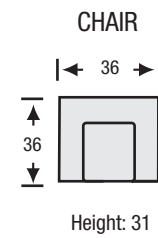

# TESSA COLLECTION

Seat Depth	22"
Seat Height	18"
Arm Height	28"

All measurements are approximate. Sizes may vary.

The Campio Group Fine Leather Furniture, 5770 Highway #7, Unit 1, Woodbridge, On L4L 1T8, Tel: 905.850.6636 • Fax: 905.850.6640