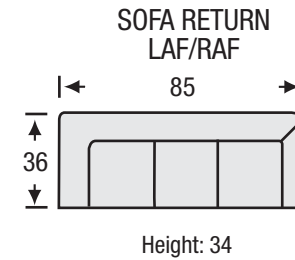

STANDARD

COLLECTION

The Standard Collection features:

- No Sag Construction
 - Foam and Feather Blend Seat Cushions
 - Feather Blend Back Cushions
 - Loose Back
-

STANDARD COLLECTION

Seat Depth	20"
Seat Height	19"
Arm Height	24"