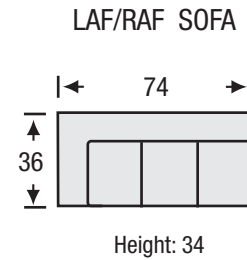

STANDARD

COLLECTION

The Standard Collection features:

- No Sag Construction
 - Foam and Feather Blend Seat Cushions
 - Feather Blend Back Cushions
 - Loose Back
-

STANDARD COLLECTION

Seat Depth	20"
Seat Height	19"
Arm Height	24"