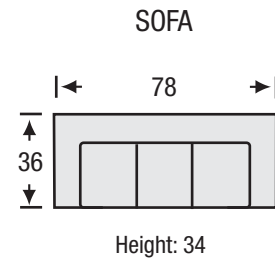

STANDARD

COLLECTION

The Standard Collection features:

- No Sag Construction
 - Foam and Feather Blend Seat Cushions
 - Feather Blend Back Cushions
 - Loose Back
-

STANDARD COLLECTION

Seat Depth	20"
Seat Height	19"
Arm Height	24"