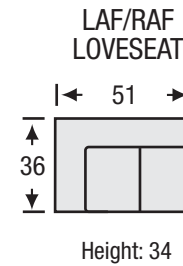

STANDARD

COLLECTION

The Standard Collection features:

- No Sag Construction
 - Foam and Feather Blend Seat Cushions
 - Feather Blend Back Cushions
 - Loose Back
-

STANDARD COLLECTION

Seat Depth	20"
Seat Height	19"
Arm Height	24"