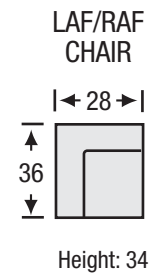

STANDARD

COLLECTION

The Standard Collection features:

- No Sag Construction
 - Foam and Feather Blend Seat Cushions
 - Feather Blend Back Cushions
 - Loose Back
-

STANDARD COLLECTION

Seat Depth	20"
Seat Height	19"
Arm Height	24"