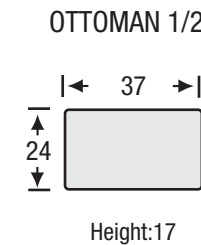

STANDARD

COLLECTION

The Standard Collection features:

- No Sag Construction
 - Foam and Feather Blend Seat Cushions
 - Feather Blend Back Cushions
 - Loose Back
-

STANDARD COLLECTION

Seat Depth	20"
Seat Height	19"
Arm Height	24"