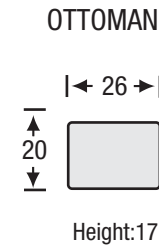

STANDARD

COLLECTION

The Standard Collection features:

- No Sag Construction
 - Foam and Feather Blend Seat Cushions
 - Feather Blend Back Cushions
 - Loose Back
-

STANDARD COLLECTION

Seat Depth	20"
Seat Height	19"
Arm Height	24"