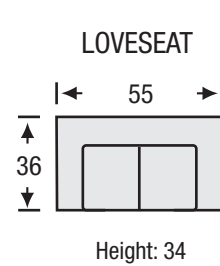

STANDARD

COLLECTION

The Standard Collection features:

- No Sag Construction
 - Foam and Feather Blend Seat Cushions
 - Feather Blend Back Cushions
 - Loose Back
-

STANDARD COLLECTION

Seat Depth	20"
Seat Height	19"
Arm Height	24"