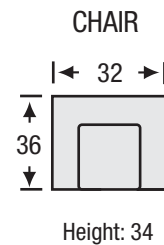

STANDARD

COLLECTION

The Standard Collection features:

- No Sag Construction
 - Foam and Feather Blend Seat Cushions
 - Feather Blend Back Cushions
 - Loose Back
-

STANDARD COLLECTION

Seat Depth	20"
Seat Height	19"
Arm Height	24"