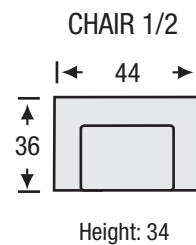

STANDARD

COLLECTION

The Standard Collection features:

- No Sag Construction
 - Foam and Feather Blend Seat Cushions
 - Feather Blend Back Cushions
 - Loose Back
-

STANDARD COLLECTION

Seat Depth	20"
Seat Height	19"
Arm Height	24"