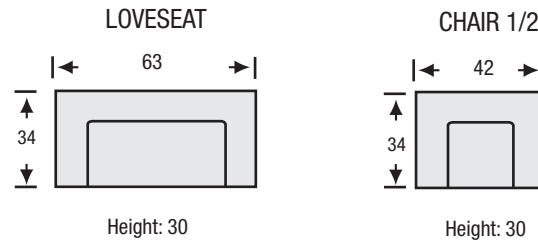

NANTES

COLLECTION

The Nantes Collection features:

- No Sag Construction
 - Foam Seat Cushions
 - Foam Back
 - Pinched Back
-

NANTES COLLECTION

Seat Depth	21"
Seat Height	19"
Arm Height	27"

All measurements are approximate. Sizes may vary.