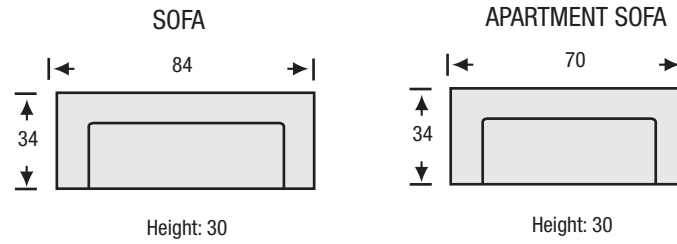

NANTES

COLLECTION

The Nantes Collection features:

- No Sag Construction
 - Foam Seat Cushions
 - Foam Back
 - Pinched Back
-

NANTES COLLECTION

Seat Depth	21"
Seat Height	19"
Arm Height	27"

All measurements are approximate. Sizes may vary.