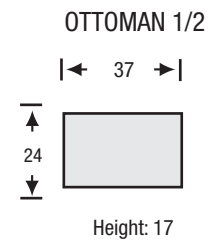

NANTES

COLLECTION

The Nantes Collection features:

- No Sag Construction
 - Foam Seat Cushions
 - Foam Back
 - Pinched Back
-

NANTES COLLECTION

Seat Depth	21"
Seat Height	19"
Arm Height	27"

All measurements are approximate. Sizes may vary.