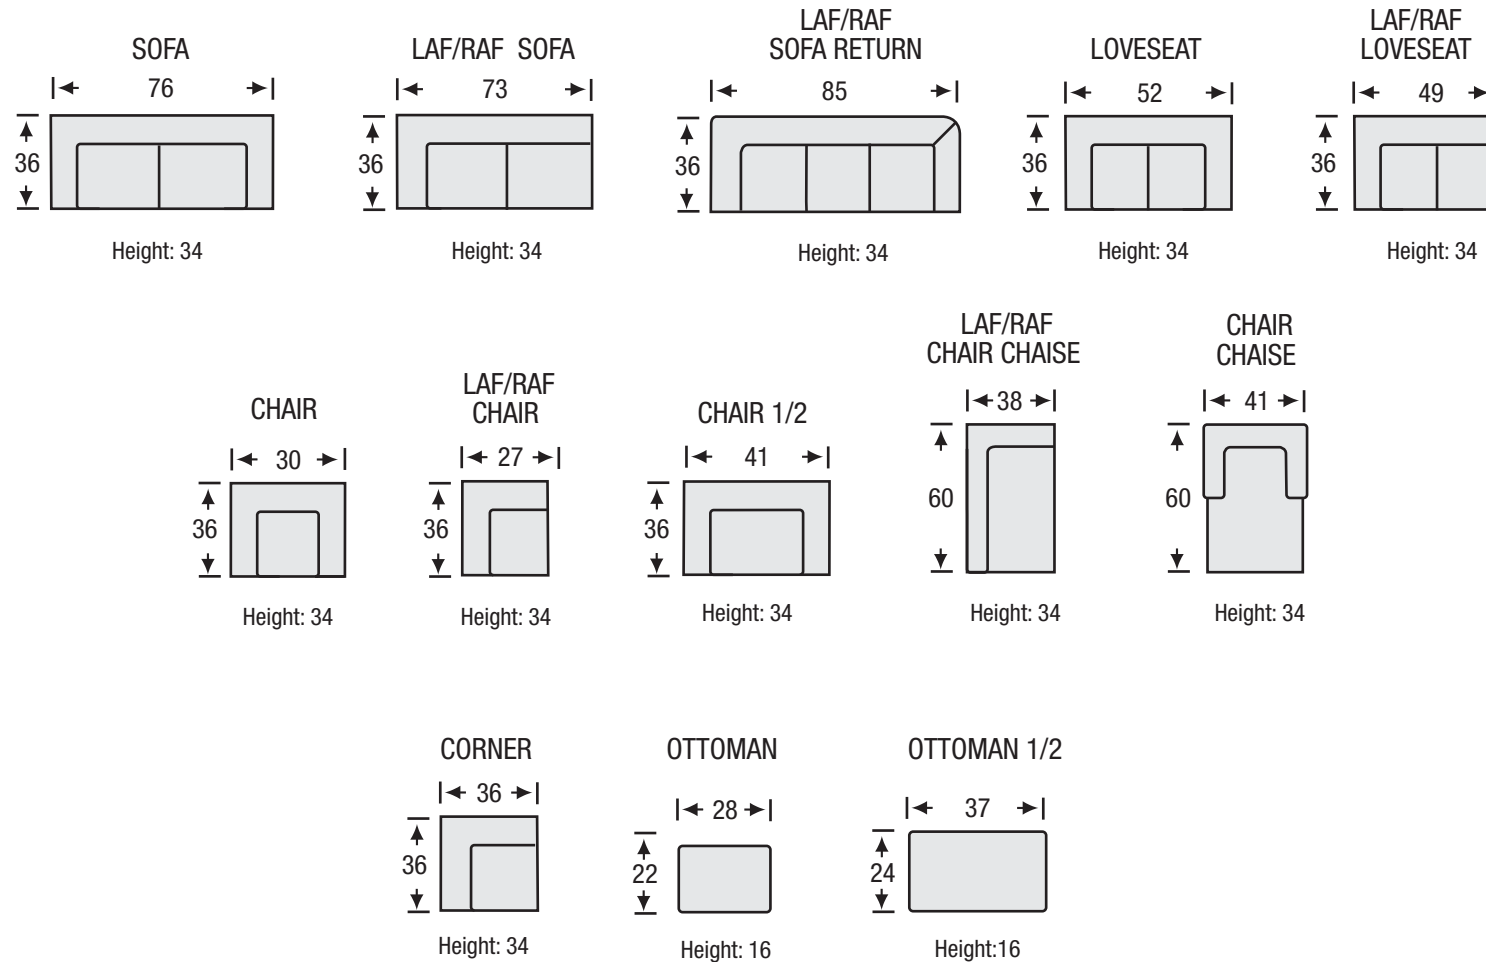

# FLORA

## COLLECTION

Seat Depth	21"
Seat Height	18"
Arm Height	25"

All measurements are approximate. Sizes may vary.

The Campio Group Fine Leather Furniture, 5770 Highway #7, Unit 1, Woodbridge, On L4L 1T8, Tel: 905.850.6636 • Fax: 905.850.6640