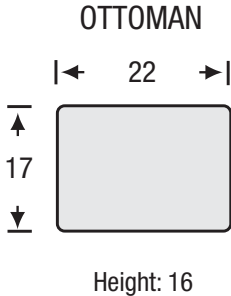

# Bruce

Chair Collection

Seat Depth	20
Seat Height	20
Arm Height	27

All measurements are approximate. Sizes may vary.

The Campio Group Fine Leather Furniture, 5770 Highway #7, Unit 1, Woodbridge, On L4L 1T8, Tel: 905.850.6636 • Fax: 905.850.6640