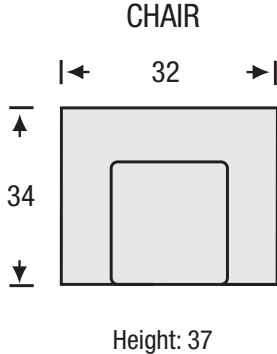

## Chair Collection

The Bruce Chair features:

- No Sag Spring System
  - Pocket Coil Seating with Feather Blend Topper
  - Tight Back
  - Loose Seat Cushion
- 
- Also Available in a Swivel Base

  
**LEGACY**  
LEATHER

# Bruce

Chair Collection

Seat Depth	20
Seat Height	20
Arm Height	27

All measurements are approximate. Sizes may vary.

The Campio Group Fine Leather Furniture, 5770 Highway #7, Unit 1, Woodbridge, On L4L 1T8, Tel: 905.850.6636 • Fax: 905.850.6640