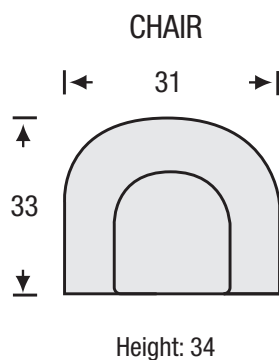

## Chair Collection

The Beeton Chair features:

- No Sag Spring System
- Foam and Fibre Seat
- Tight Back
- Loose Seat Cushion

  
**LEGACY**  
LEATHER

## Chair Collection

Seat Depth	20
Seat Height	20
Arm Height	24

All measurements are approximate. Sizes may vary.

The Campio Group Fine Leather Furniture, 5770 Highway #7, Unit 1, Woodbridge, On L4L 1T8, Tel: 905.850.6636 • Fax: 905.850.6640