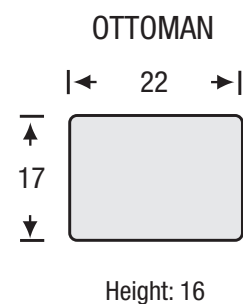

## Chair Collection

Seat Depth	20
Seat Height	20
Arm Height	24

All measurements are approximate. Sizes may vary.

The Campio Group Fine Leather Furniture, 5770 Highway #7, Unit 1, Woodbridge, On L4L 1T8, Tel: 905.850.6636 • Fax: 905.850.6640