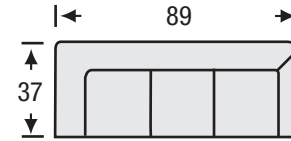

Style No. 619

- Sinuous spring suspension
- Loose seat cushions
- Semi-attached back cushions
- Foam back cushions

Style No. 619

SOFA

Height: 36

LAF/RAF SOFA

Height: 36

SOFA RETURN
LAF/RAF

Height: 36

LOVESEAT

Height: 36

LAF/RAF
LOVESEAT

Height: 36

LAF/RAF
ISLAND RETURN

Height: 36

CHAIR