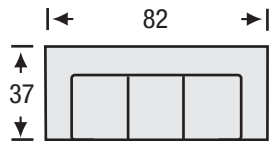

Style No. 619

- Sinuous spring suspension
- Loose seat cushions
- Semi-attached back cushions
- Foam back cushions

Style No. 619

SOFA

Height: 36

LAF/RAF SOFA

Height: 36

SOFA RETURN
LAF/RAF

Height: 36

LOVESEAT

Height: 36

LAF/RAF
LOVESEAT

Height: 36

LAF/RAF
ISLAND RETURN

Height: 36

CHAIR