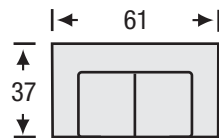

Style No. 619

- Sinuous spring suspension
- Loose seat cushions
- Semi-attached back cushions
- Foam back cushions

Style No. 619

SOFA

Height: 36

LAF/RAF SOFA

Height: 36

SOFA RETURN
LAF/RAF

Height: 36

LOVESEAT

Height: 36

LAF/RAF
LOVESEAT

Height: 36

LAF/RAF
ISLAND RETURN

Height: 36

CHAIR