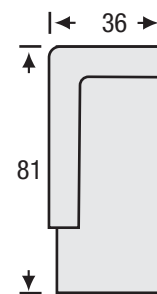

Style No. 619

- Sinuous spring suspension
- Loose seat cushions
- Semi-attached back cushions
- Foam back cushions

Style No. 619

SOFA

Height: 36

LAF/RAF SOFA

Height: 36

SOFA RETURN
LAF/RAF

Height: 36

LOVESEAT

Height: 36

LAF/RAF
LOVESEAT

Height: 36

LAF/RAF
ISLAND RETURN

Height: 36

CHAIR

Height: 36

CHAIR 1/2

Height: 36