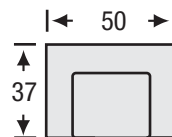

Style No. 619

- Sinuous spring suspension
- Loose seat cushions
- Semi-attached back cushions
- Foam back cushions

Style No. 619

SOFA

Height: 36

LAF/RAF SOFA

Height: 36

SOFA RETURN
LAF/RAF

Height: 36

LOVESEAT

Height: 36

LAF/RAF
LOVESEAT

Height: 36

LAF/RAF
ISLAND RETURN

Height: 36

CHAIR

Height: 36

CHAIR 1/2

Height: 36