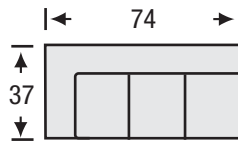

Style No. 619

- Sinuous spring suspension
- Loose seat cushions
- Semi-attached back cushions
- Foam back cushions

Style No. 619

SOFA

Height: 36

LAF/RAF SOFA

Height: 36

SOFA RETURN
LAF/RAF

Height: 36

LOVESEAT

Height: 36

LAF/RAF
LOVESEAT

Height: 36

LAF/RAF
ISLAND RETURN

Height: 36

CHAIR