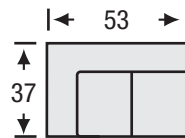

Style No. 619

- Sinuous spring suspension
- Loose seat cushions
- Semi-attached back cushions
- Foam back cushions

Style No. 619

SOFA

Height: 36

LAF/RAF SOFA

Height: 36

SOFA RETURN
LAF/RAF

Height: 36

LOVESEAT

Height: 36

LAF/RAF
LOVESEAT

Height: 36

LAF/RAF
ISLAND RETURN

Height: 36

CHAIR