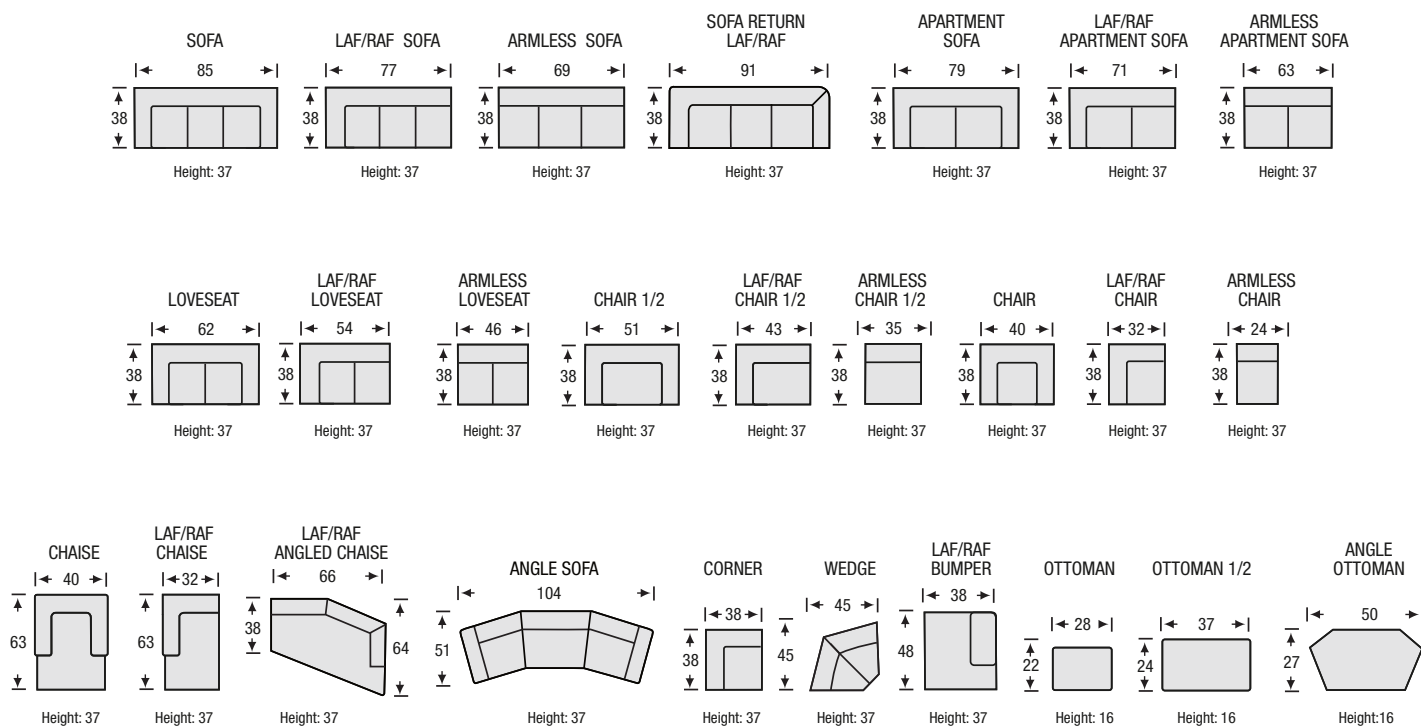

S-700 Configurations

All measurements are approximate, sizes may vary

The Campio Group Fine Leather Furniture
5770 Highway #7, Unit 1
Woodbridge, On L4L 1T8
Tel: 905.850.6636 • Fax: 905.850.6640

campio-group.com/mysofa

Printed in Canada