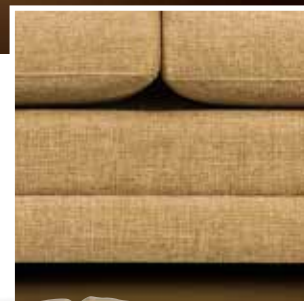

Knife Edge

Old Gold - 08

Natural - 01

Fish Eye - 01

Pewter - 01

Bottom Band

Tapered

Round