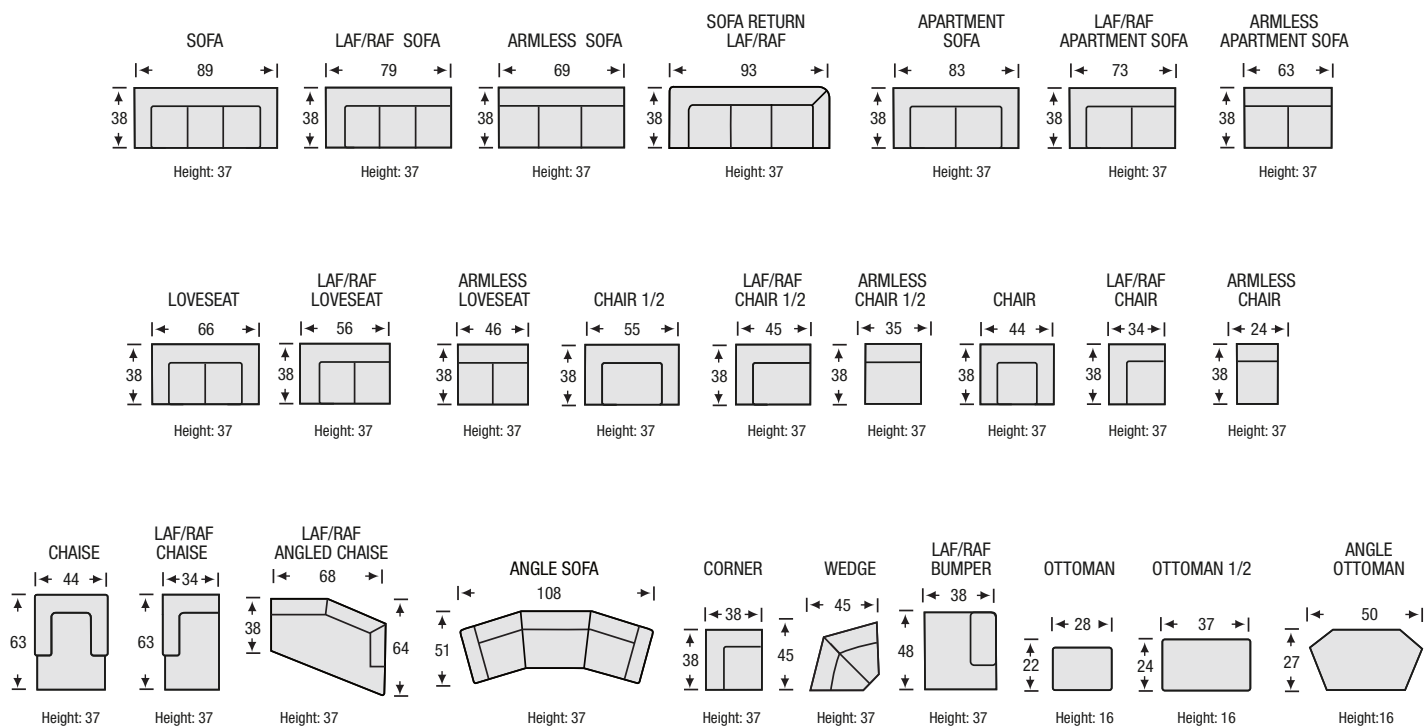

S – 500

S – 600

S – 700

S – 800

S-600 Configurations

All measurements are approximate, sizes may vary

The Campio Group Fine Leather Furniture
 5770 Highway #7, Unit 1
 Woodbridge, On L4L 1T8
 Tel: 905.850.6636 • Fax: 905.850.6640