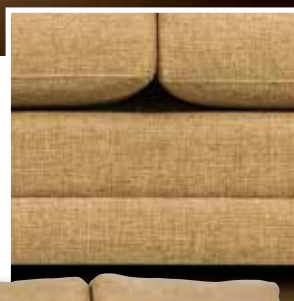

Knife Edge

Old Gold - 08

Natural - 01

Fish Eye - 01

Pewter - 01

Tapered

Round

Bottom Band