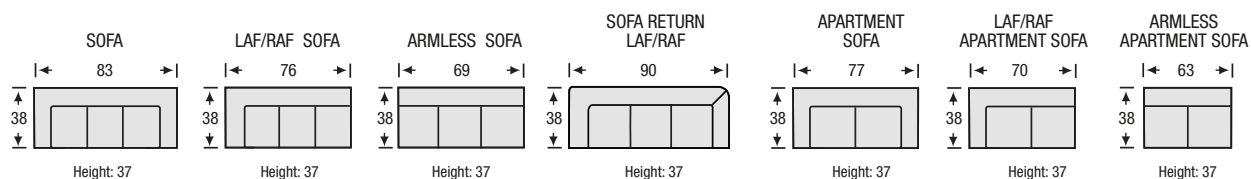

8 Styles – 2304 Possible Creations

S – 100

S – 200

S – 300

S – 400

S – 500

S – 600

S – 700

S – 800

S-500 Configurations

All measurements are approximate, sizes may vary

The Campio Group Fine Leather Furniture
5770 Highway #7, Unit 1
Woodbridge, On L4L 1T8
Tel: 905.850.6636 • Fax: 905.850.6640

campio-group.com/mysofa