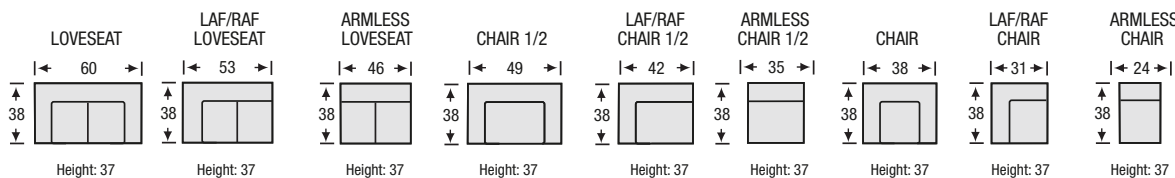

8 Styles – 2304 Possible Creations

S – 100

S – 200

S – 300

S – 400

S – 500

S – 600

S – 700

S – 800

S-500 Configurations

All measurements are approximate, sizes may vary

The Campio Group Fine Leather Furniture
5770 Highway #7, Unit 1
Woodbridge, On L4L 1T8
Tel: 905.850.6636 • Fax: 905.850.6640

campio-group.com/mysofa