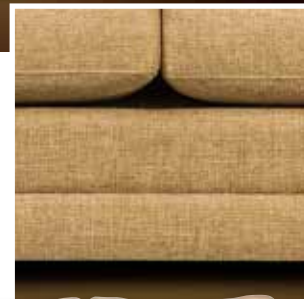

Knife Edge

Old Gold - 08

Natural - 01

Fish Eye - 01

Pewter - 01

Bottom Band

Tapered

Round