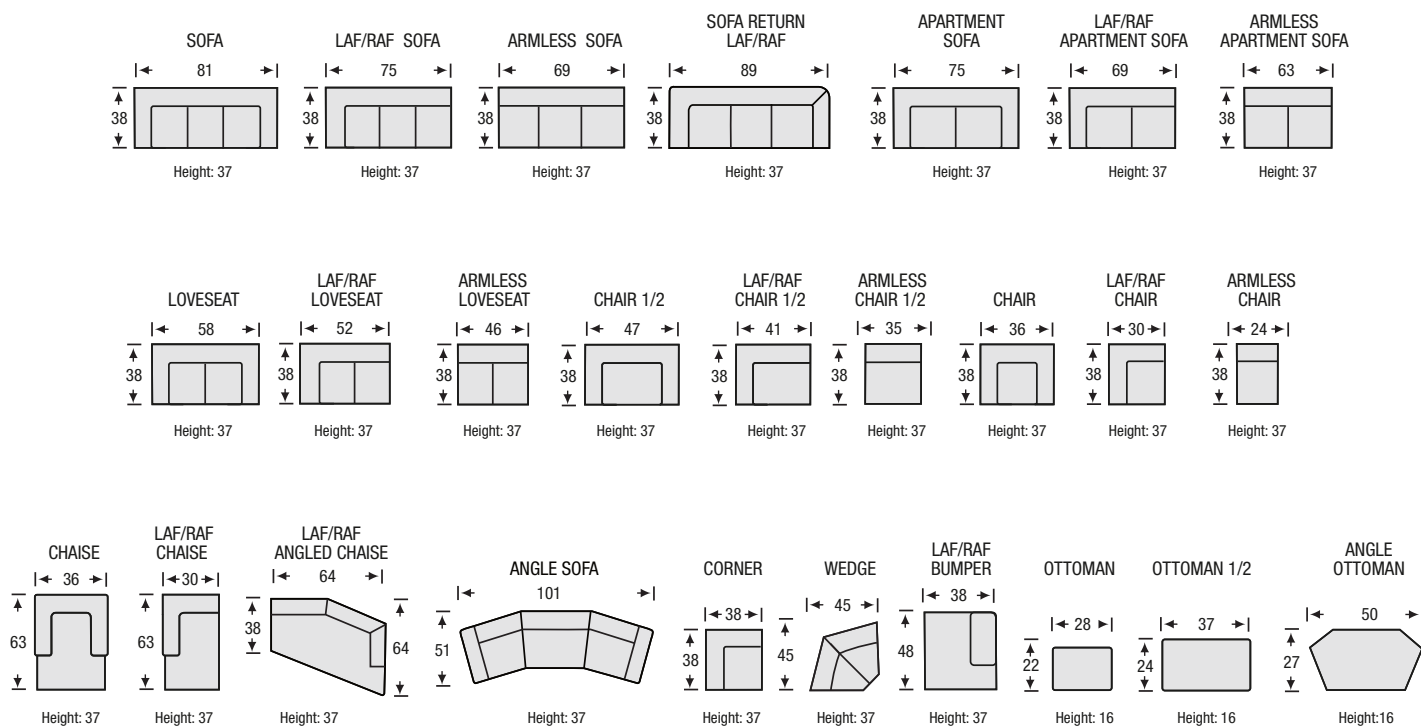

S – 500

S – 600

S – 700

S – 800

S-300 Configurations

All measurements are approximate, sizes may vary

The Campio Group Fine Leather Furniture
 5770 Highway #7, Unit 1
 Woodbridge, On L4L 1T8
 Tel: 905.850.6636 • Fax: 905.850.6640