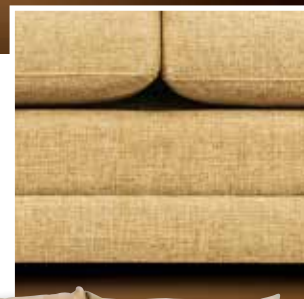

Knife Edge

Old Gold - 08

Natural - 01

Fish Eye - 01

Pewter - 01

Bottom Band

Tapered

Round

One Seat

Knife

Welt

Top Stitch

Pleat & Welt

Knife

Welt

Top Stitch