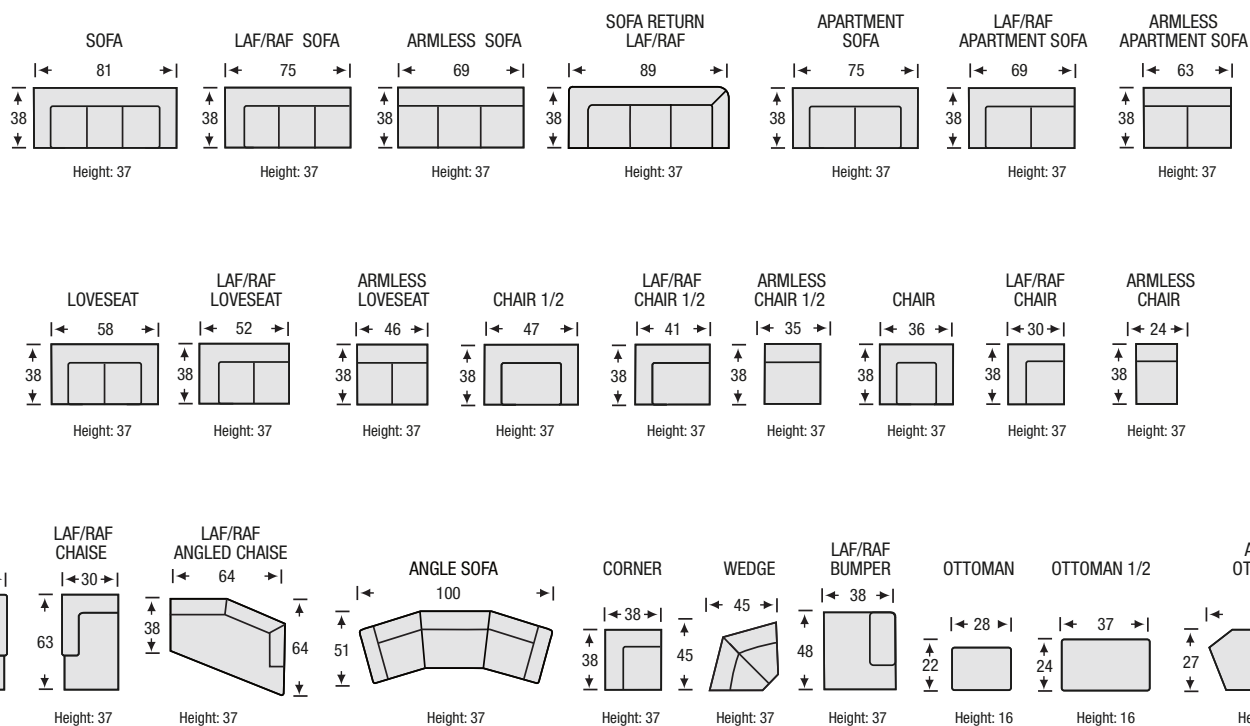

S – 500

S – 600

S – 700

S – 800

S-100 Configurations

All measurements are approximate, sizes may vary

The Campio Group Fine Leather Furniture
 5770 Highway #7, Unit 1
 Woodbridge, On L4L 1T8
 Tel: 905.850.6636 • Fax: 905.850.6640