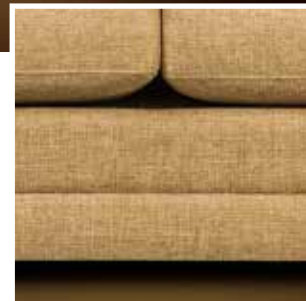

Knife Edge

Old Gold - 08

Natural - 01

Fish Eye - 01

Pewter - 01

Bottom Band

Tapered

Round

One Seat

Knife

Welt

Top Stitch

Pleat & Welt

Knife

Welt

Top Stitch