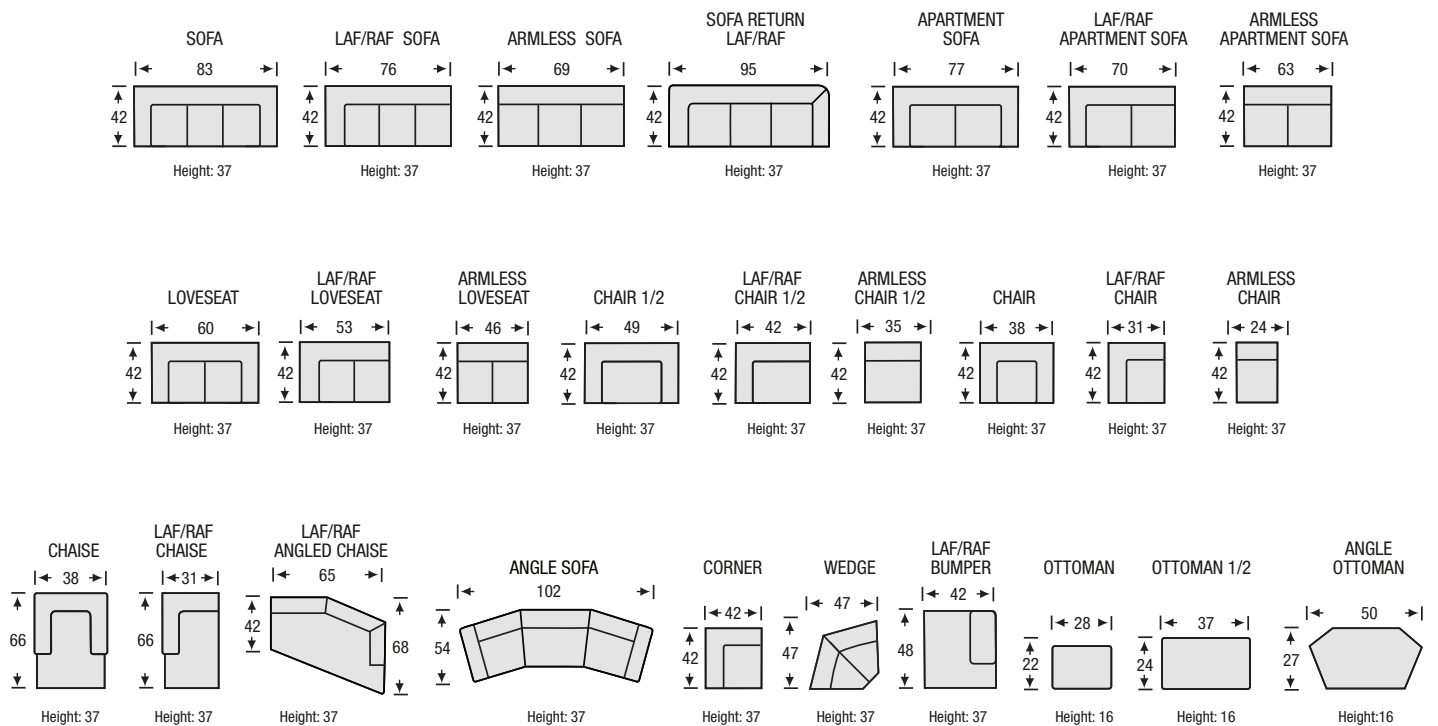

M – 500

M – 600

M – 700

M – 800

M-800 Configurations

All measurements are approximate, sizes may vary

The Campio Group Fine Leather Furniture
 5770 Highway #7, Unit 1
 Woodbridge, On L4L 1T8
 Tel: 905.850.6636 • Fax: 905.850.6640