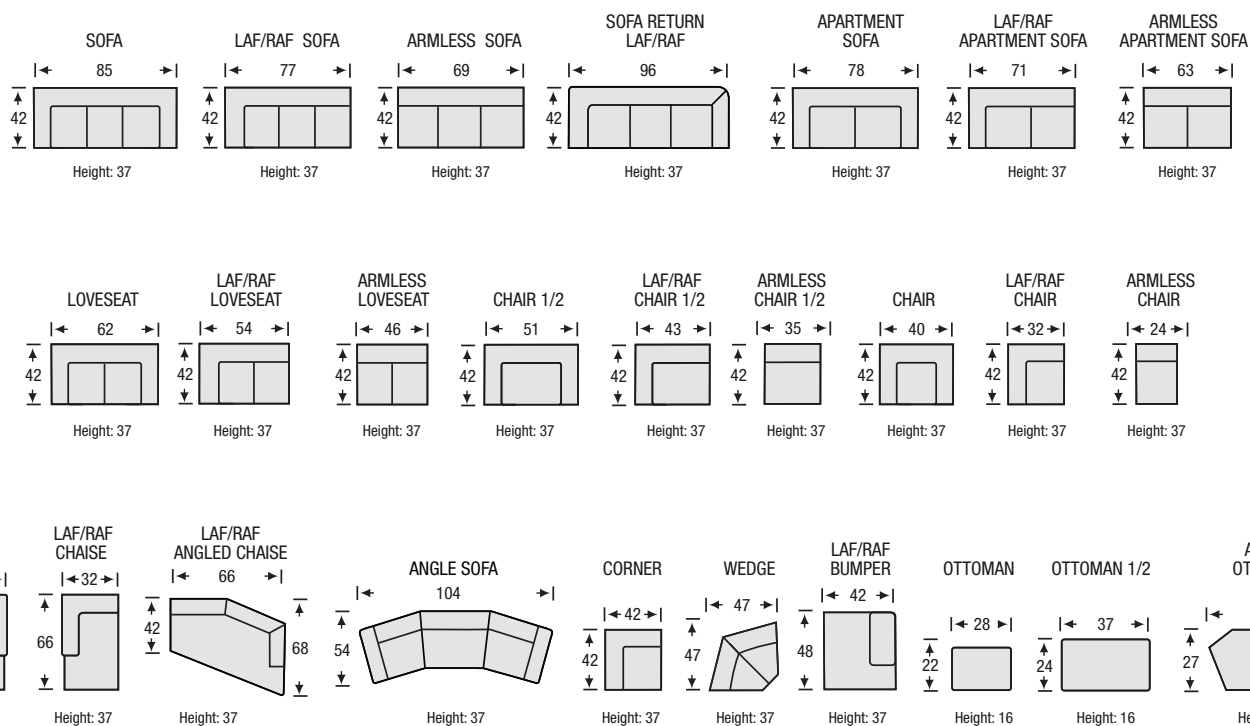

M-700 Configurations

All measurements are approximate, sizes may vary

The Campio Group Fine Leather Furniture
5770 Highway #7, Unit 1
Woodbridge, On L4L 1T8
Tel: 905.850.6636 • Fax: 905.850.6640

campio-group.com/mysofa

Printed in Canada