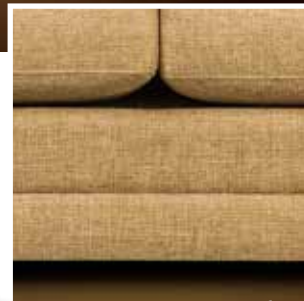

Knife Edge

Old Gold - 08

Natural - 01

Fish Eye - 01

Pewter - 01

Tapered

Round

Bottom Band

One Seat

Knife

Welt

Top Stitch

Pleat & Welt

Knife

Welt

Top Stitch