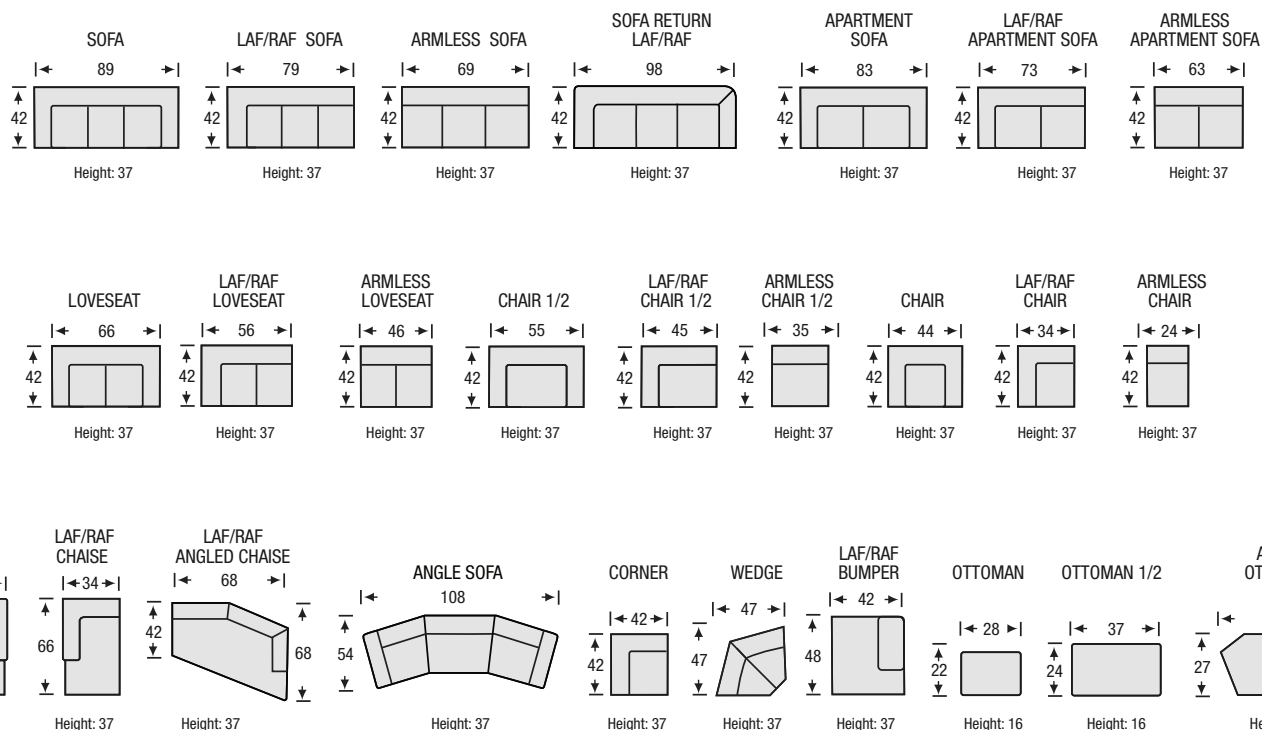

M – 500

M – 600

M – 700

M – 800

M-600 Configurations

All measurements are approximate, sizes may vary

The Campio Group Fine Leather Furniture
 5770 Highway #7, Unit 1
 Woodbridge, On L4L 1T8
 Tel: 905.850.6636 • Fax: 905.850.6640