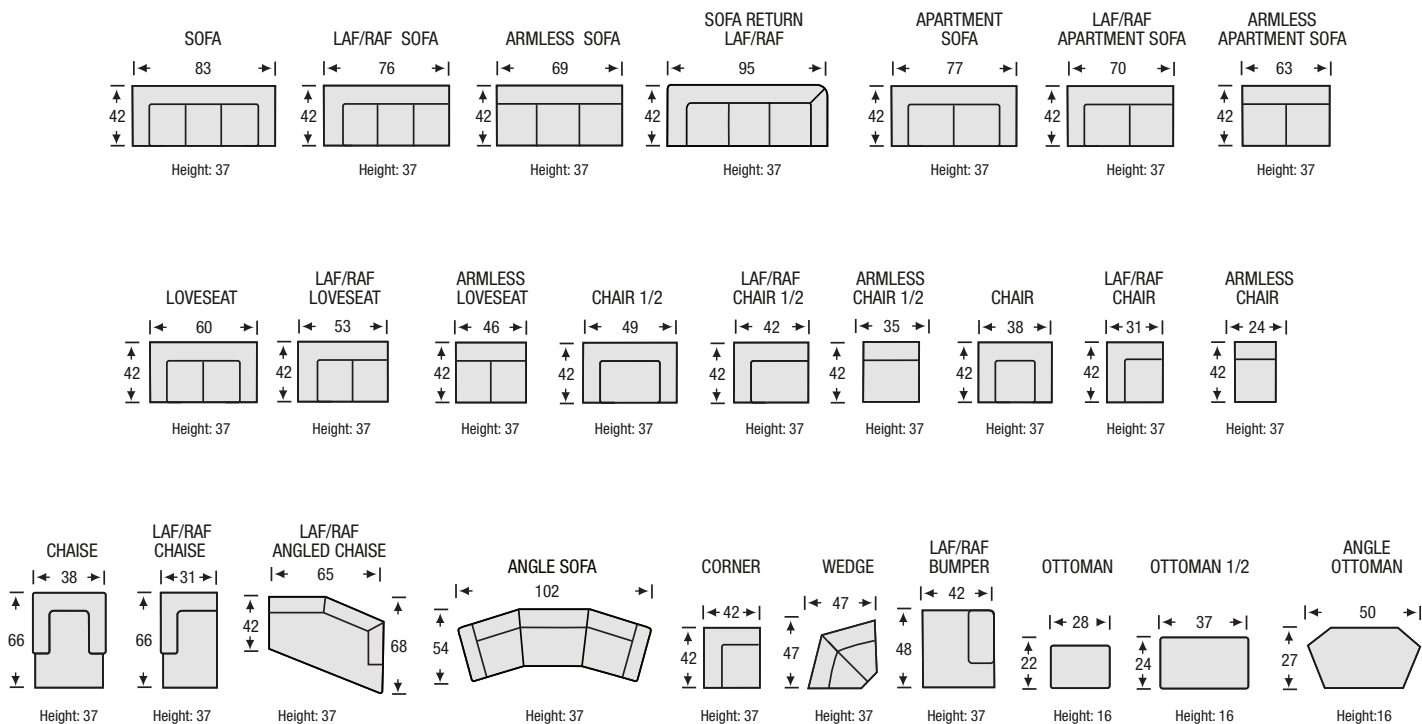

M-500 Configurations

All measurements are approximate, sizes may vary

The Campio Group Fine Leather Furniture
5770 Highway #7, Unit 1
Woodbridge, On L4L 1T8
Tel: 905.850.6636 • Fax: 905.850.6640

campio-group.com/mysofa

Printed in Canada