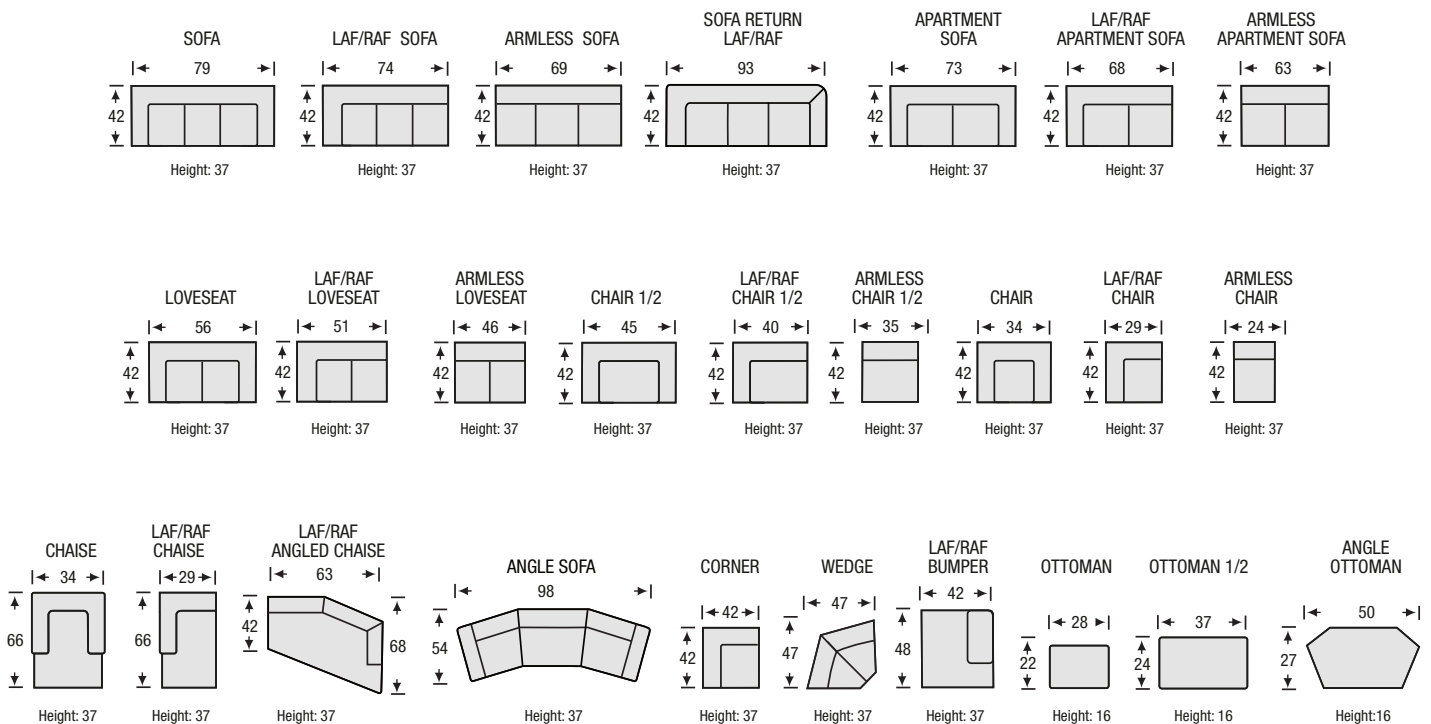

M-400 Configurations

All measurements are approximate, sizes may vary

The Campio Group Fine Leather Furniture
5770 Highway #7, Unit 1
Woodbridge, On L4L 1T8
Tel: 905.850.6636 • Fax: 905.850.6640

campio-group.com/mysofa

Printed in Canada