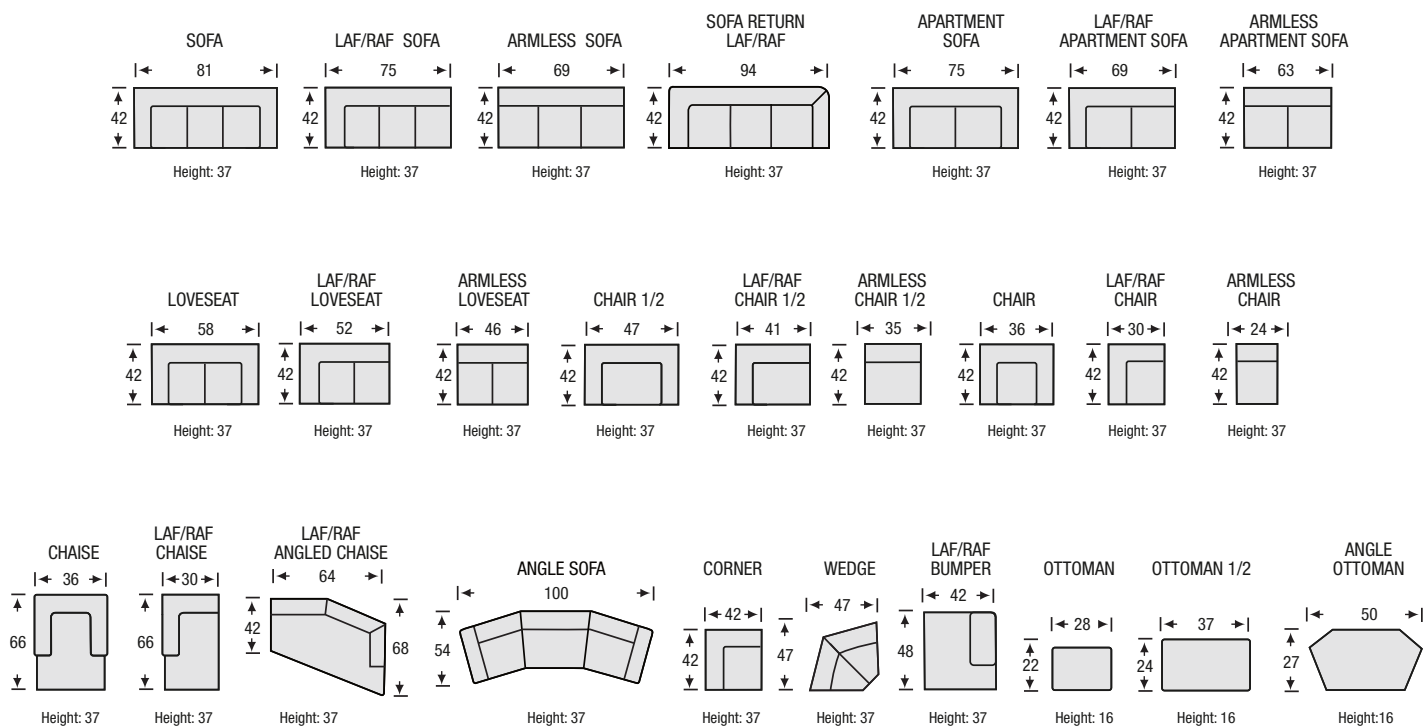

M – 500

M – 600

M – 700

M – 800

M-300 Configurations

All measurements are approximate, sizes may vary

The Campio Group Fine Leather Furniture
 5770 Highway #7, Unit 1
 Woodbridge, On L4L 1T8
 Tel: 905.850.6636 • Fax: 905.850.6640