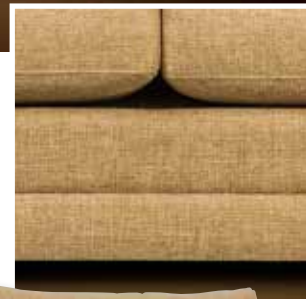

Knife Edge

Old Gold - 08

Natural - 01

Fish Eye - 01

Pewter - 01

Bottom Band

Tapered

Round

One Seat

Knife

Welt

Top Stitch

Pleat & Welt

Knife

Welt

Top Stitch