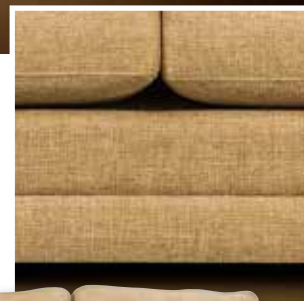

Knife Edge

Old Gold - 08

Natural - 01

Fish Eye - 01

Pewter - 01

Bottom Band

Tapered

Round