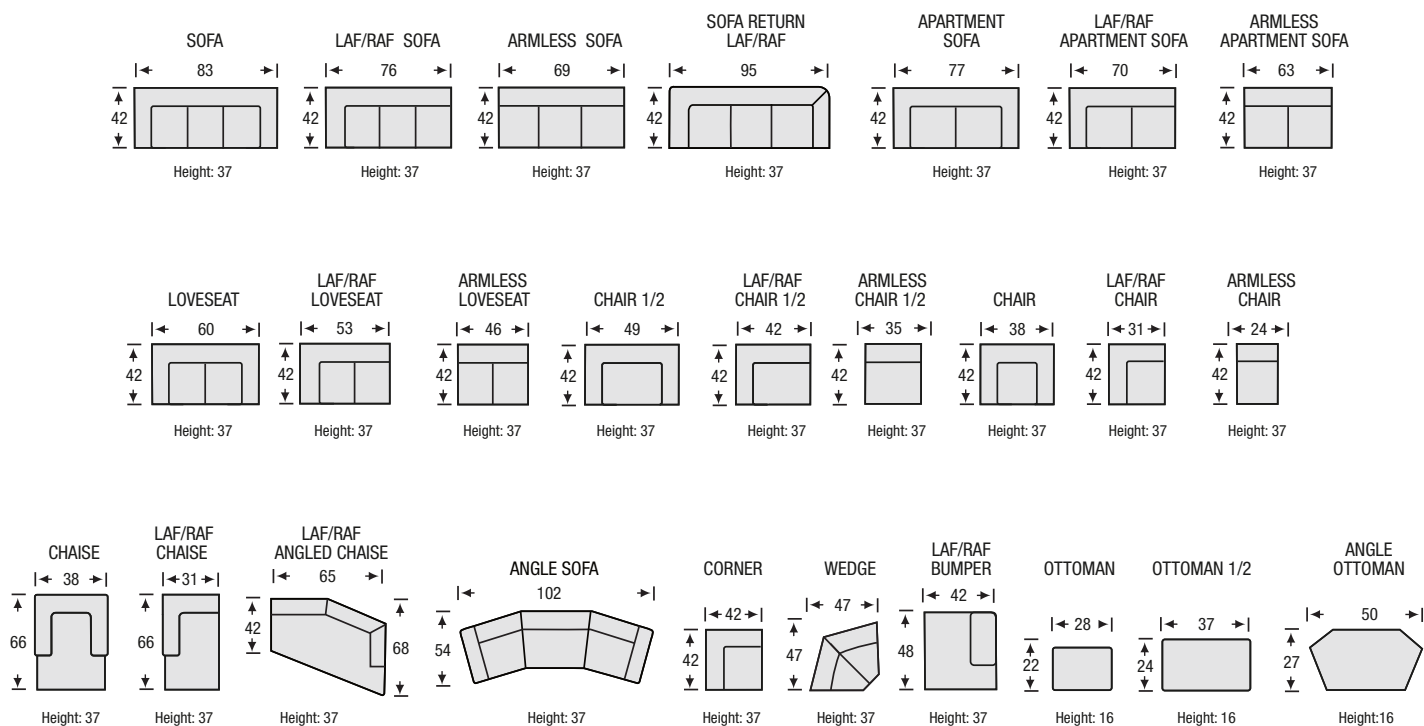

M-200 Configurations

All measurements are approximate, sizes may vary

The Campio Group Fine Leather Furniture
5770 Highway #7, Unit 1
Woodbridge, On L4L 1T8
Tel: 905.850.6636 • Fax: 905.850.6640

campio-group.com/mysofa

Printed in Canada