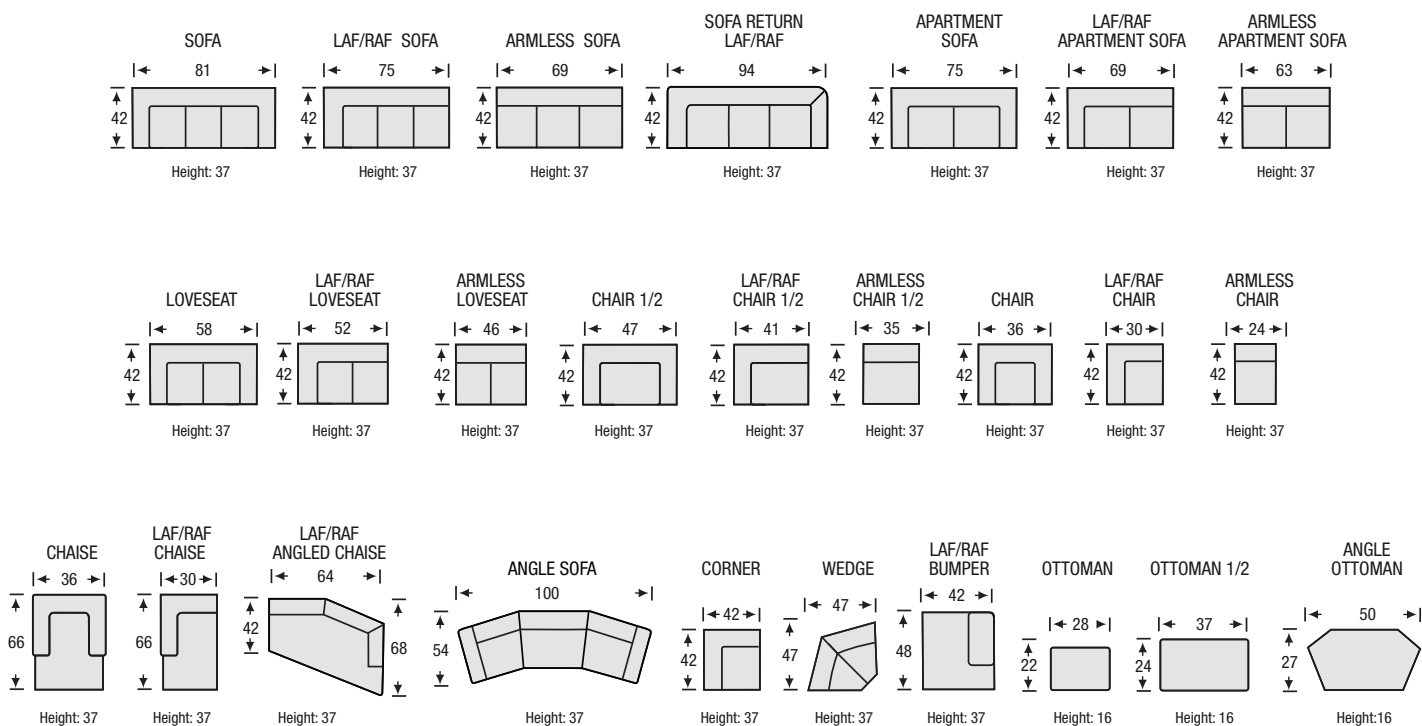

M – 500

M – 600

M – 700

M – 800

M-100 Configurations

All measurements are approximate, sizes may vary

The Campio Group Fine Leather Furniture
 5770 Highway #7, Unit 1
 Woodbridge, On L4L 1T8
 Tel: 905.850.6636 • Fax: 905.850.6640