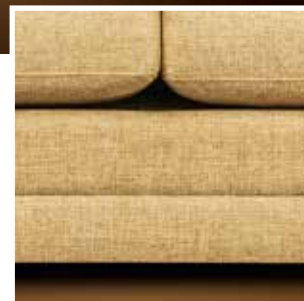

Knife Edge

Old Gold - 08

Natural - 01

Fish Eye - 01

Pewter - 01

Bottom Band

Tapered

Round

One Seat

Knife

Welt

Top Stitch

Pleat & Welt

Knife

Welt

Top Stitch