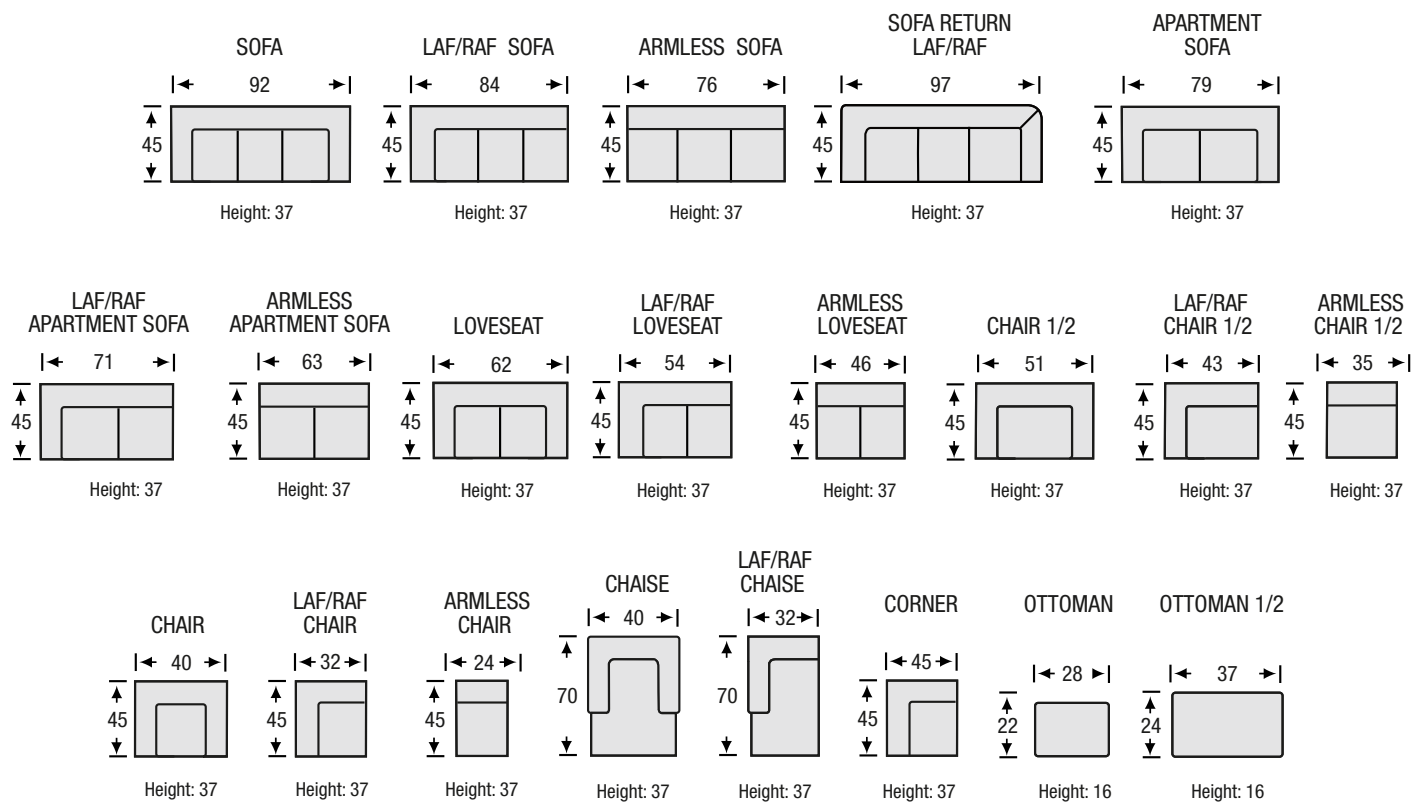

Welt

Top Stitch

Pleat & Welt

8 Styles – 2304 Possible Creations

D – 100

D – 200

D – 300

D – 400

D – 500

D – 600

D – 700

D – 800

D-700 Configurations

All measurements are approximate, sizes may vary

The Campio Group Fine Leather Furniture
 5770 Highway #7, Unit 1
 Woodbridge, On L4L 1T8
 Tel: 905.850.6636 • Fax: 905.850.6640