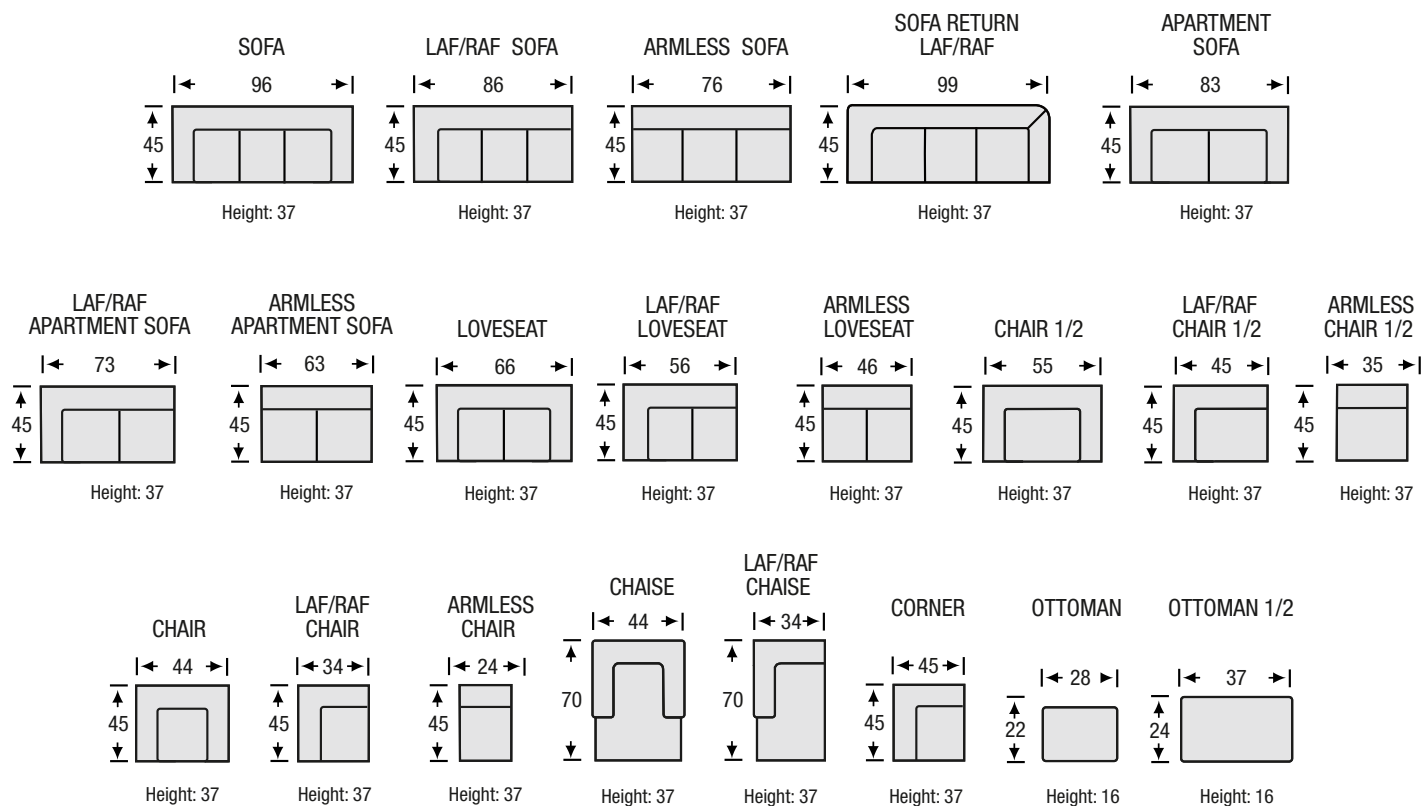

Welt

Top Stitch

Pleat & Welt

8 Styles – 2304 Possible Creations

D – 100

D – 200

D – 300

D – 400

D – 500

D – 600

D – 700

D – 800

D-600 Configurations

All measurements are approximate, sizes may vary

The Campio Group Fine Leather Furniture
 5770 Highway #7, Unit 1
 Woodbridge, On L4L 1T8
 Tel: 905.850.6636 • Fax: 905.850.6640