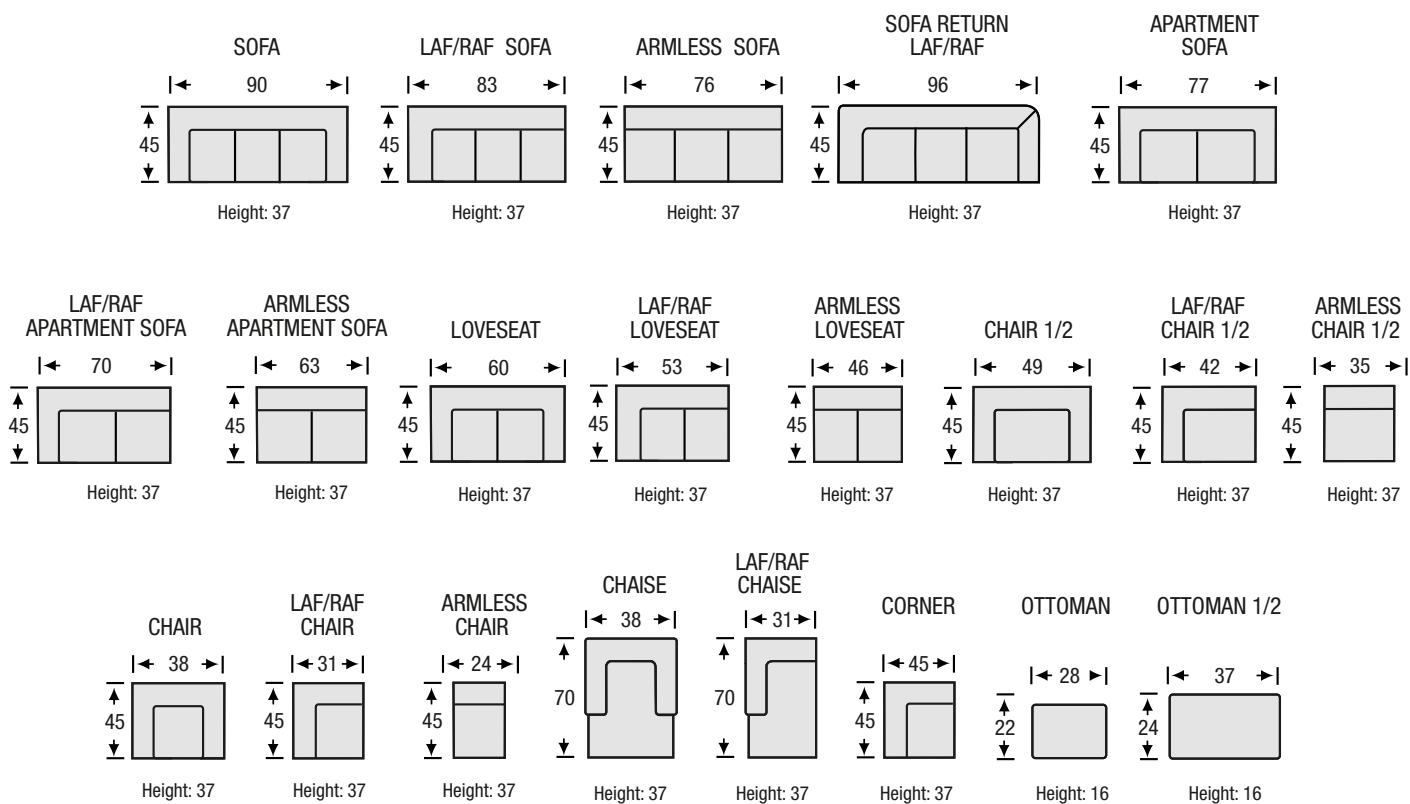

D-500 Configurations

All measurements are approximate, sizes may vary

The Campio Group Fine Leather Furniture
5770 Highway #7, Unit 1
Woodbridge, On L4L 1T8
Tel: 905.850.6636 • Fax: 905.850.6640

campio-group.com/mysofa

Printed in Canada