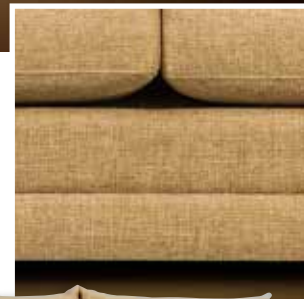

Knife Edge

Old Gold - 08

Natural - 01

Fish Eye - 01

Pewter - 01

Bottom Band

Tapered

Round

One Seat

Knife

Welt

Top Stitch

Pleat & Welt

Knife

Welt

Top Stitch