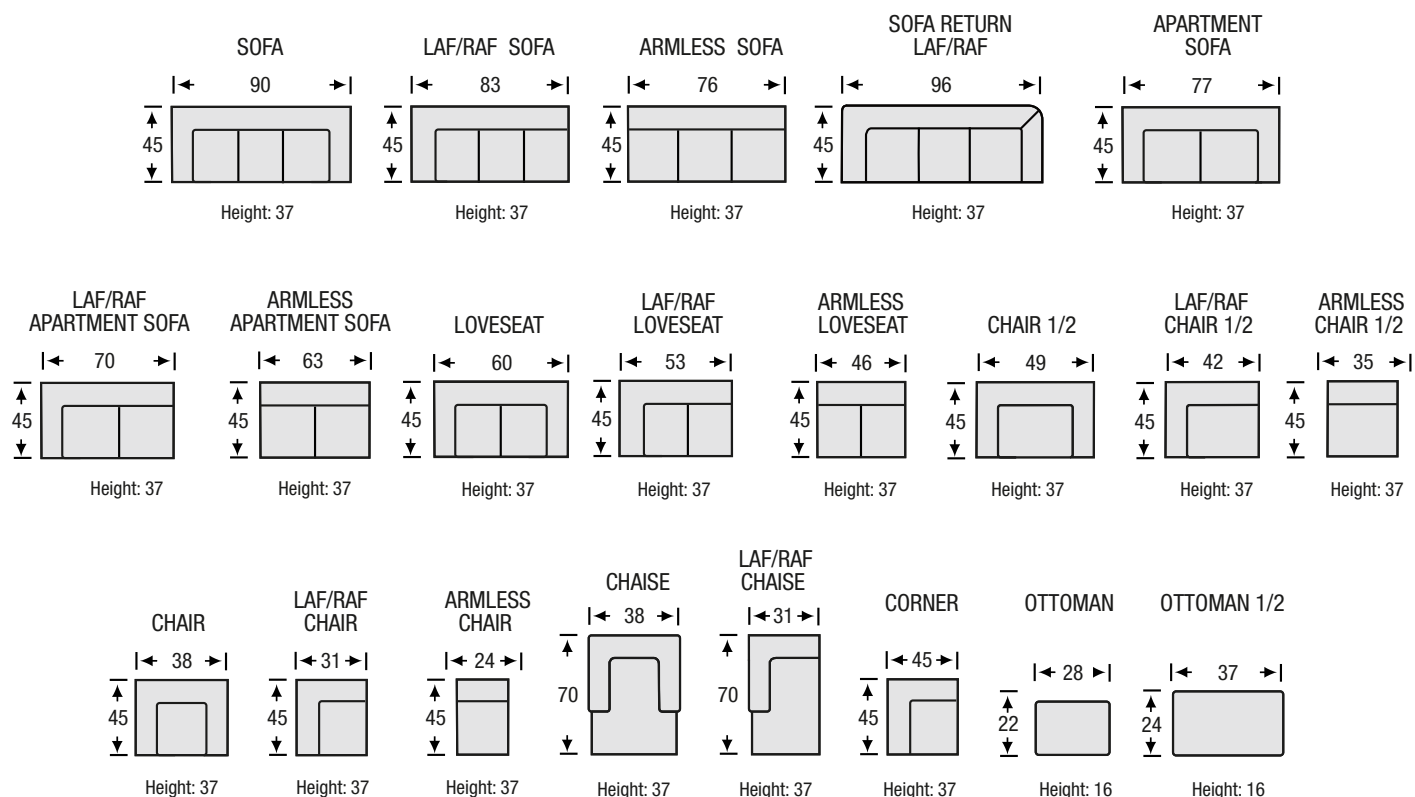

Welt

Top Stitch

Pleat & Welt

8 Styles – 2304 Possible Creations

D – 100

D – 200

D – 300

D – 400

D – 500

D – 600

D – 700

D – 800

D-200 Configurations

All measurements are approximate, sizes may vary

The Campio Group Fine Leather Furniture
 5770 Highway #7, Unit 1
 Woodbridge, On L4L 1T8
 Tel: 905.850.6636 • Fax: 905.850.6640