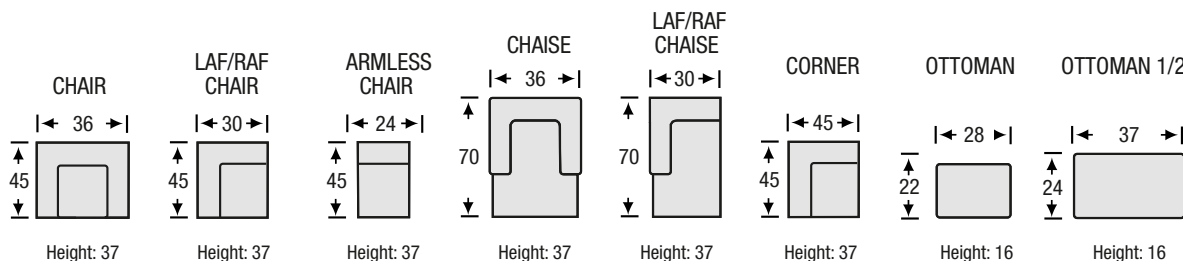

D – 500

D – 600

D – 700

D – 800

D-100 Configurations

All measurements are approximate, sizes may vary

The Campio Group Fine Leather Furniture
5770 Highway #7, Unit 1
Woodbridge, On L4L 1T8
Tel: 905.850.6636 • Fax: 905.850.6640