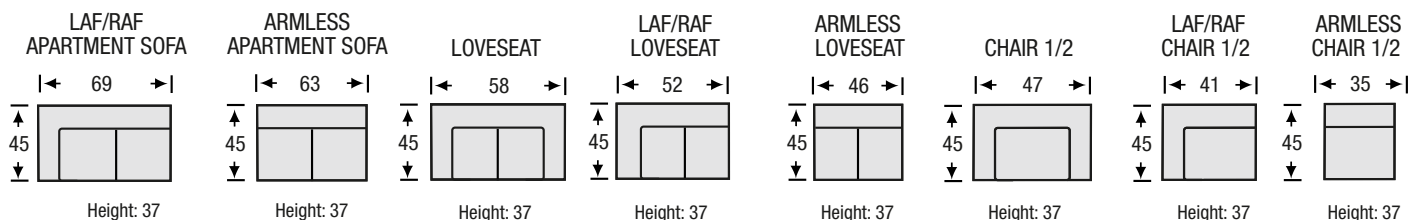

D – 500

D – 600

D – 700

D – 800

D-100 Configurations

All measurements are approximate, sizes may vary

The Campio Group Fine Leather Furniture
5770 Highway #7, Unit 1
Woodbridge, On L4L 1T8
Tel: 905.850.6636 • Fax: 905.850.6640