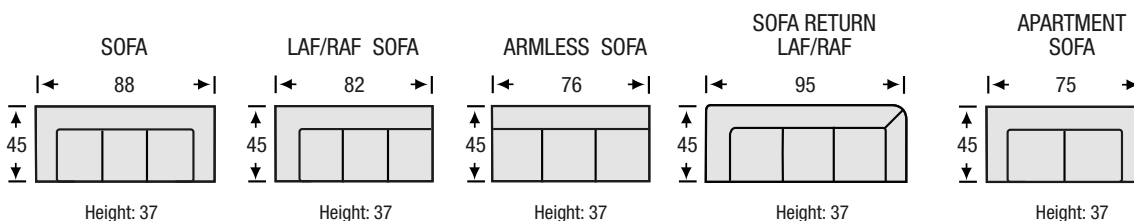

D – 500

D – 600

D – 700

D – 800

D-100 Configurations

All measurements are approximate, sizes may vary

The Campio Group Fine Leather Furniture
5770 Highway #7, Unit 1
Woodbridge, On L4L 1T8
Tel: 905.850.6636 • Fax: 905.850.6640