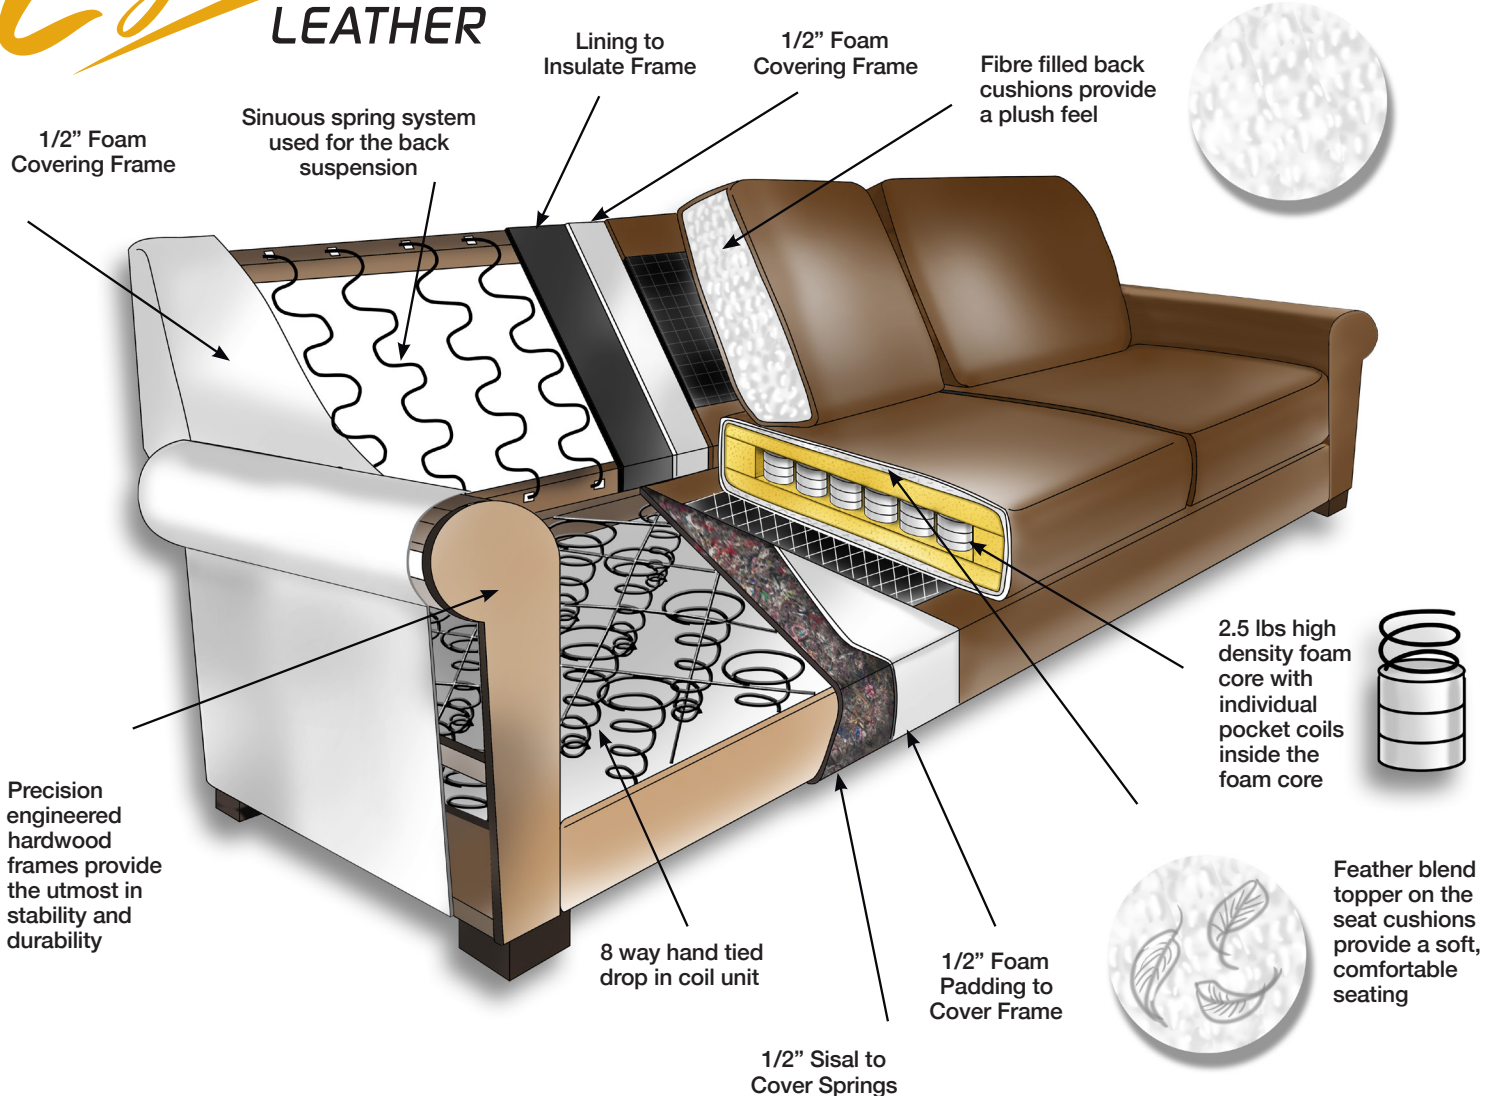

Legacy

LEATHER

Quality Built – Inside and Out

FEATURES

- 8-Way Hand Tied Spring System
- Embedded Coil/Down Blend Cushioning
- All Wood, Durable Frame Construction
- Channeled Dacron Inside Back Cushions
- Hand Crafted, Bench made Collection, Upholstered by Skilled, Experienced Craftsmen

BENEFITS

- Balanced Seating for Maximum Comfort & Durability
- Longer Lasting Plush Seating Support
- Long Life, Prevents Warping & Breakage
- Prevents Shifting & Falling of Fibre Fill
- Unparalleled Quality Control & Attention to Detail